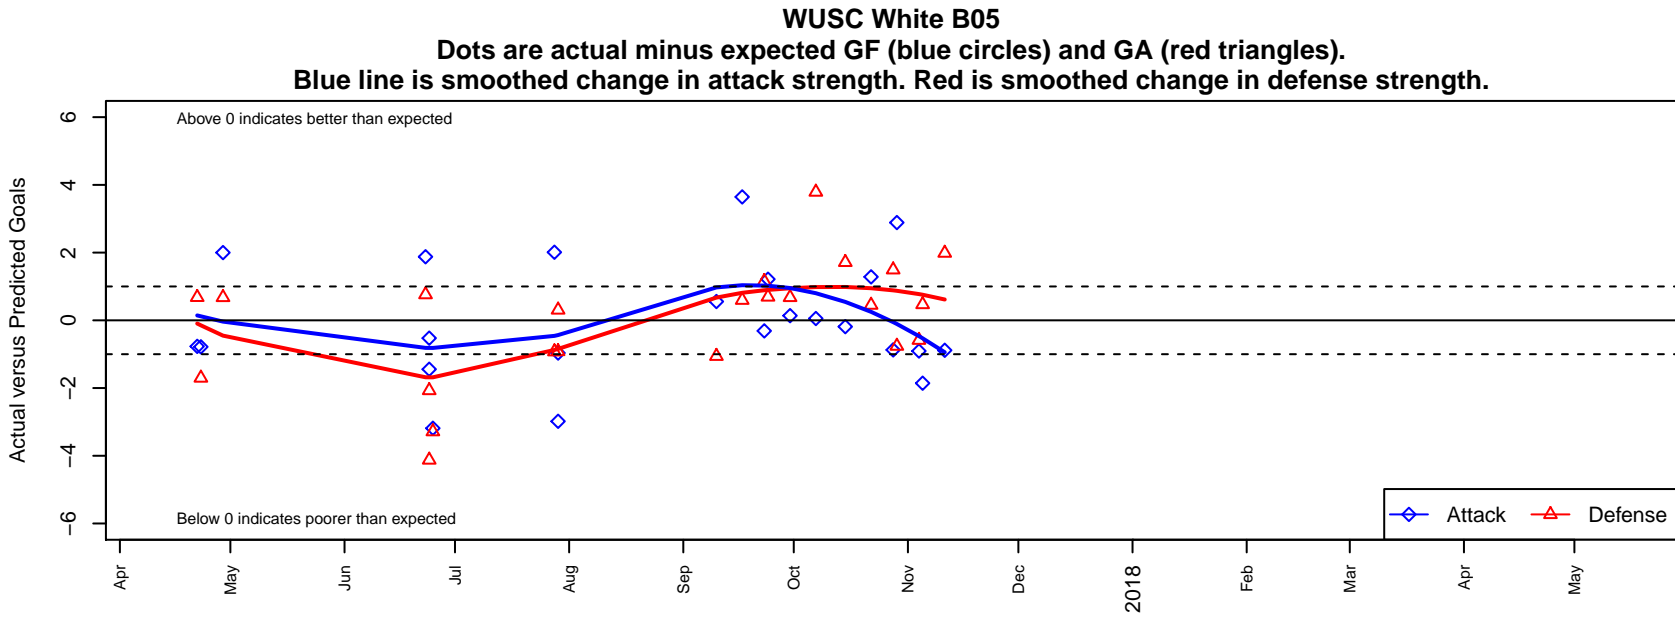

WUSC White B05

Willamette United Soccer Club
 Willamette, OR
 B05 total strength=857
 attack=1.66 defense=0.9
 fall league = PTT B05 Div 1 White

alt names used:
 WUFC 05B White
 WUFC 05B White
 WUFC 2005B WHITE
 WUFC 2005B WHITE (OR)

Venues played:
 2016 Spr OYS B05 Division 1 White
 2017 Clash At the Border Gold/Silver
 2017 Oswego Nike Cup Silver/Bronze U13
 2017 PTT B05 Division 1 White
 2017 OYS PTT Presidents Cup B05

**attack and defense variance (black dot)
relative to other teams
and top 10 in region**