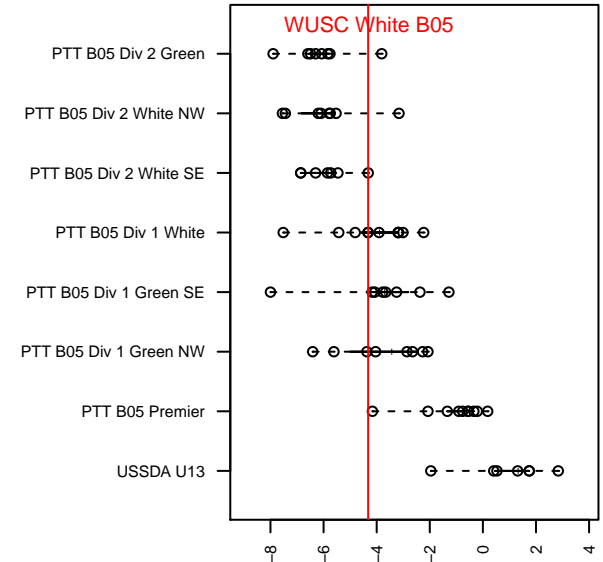

**attack and defense rating
relative to others at age
and all opponents in last 13 months**