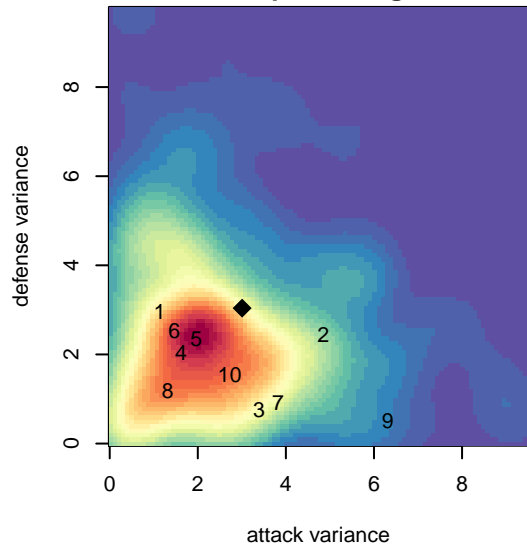

WUSC White B05

Willamette United Soccer Club
 Willamette, OR
 B05 total strength=857
 attack=1.66 defense=0.9
 fall league = PTT B05 Div 1 White

alt names used:
 WUFC 05B White
 WUFC 05B White
 WUFC 2005B WHITE
 WUFC 2005B WHITE (OR)

Venues played:
 2016 Spr OYS B05 Division 1 White
 2017 Clash At the Border Gold/Silver
 2017 Oswego Nike Cup Silver/Bronze U13
 2017 PTT B05 Division 1 White
 2017 OYS PTT Presidents Cup B05

**attack and defense variance (black dot)
relative to other teams
and top 10 in region**